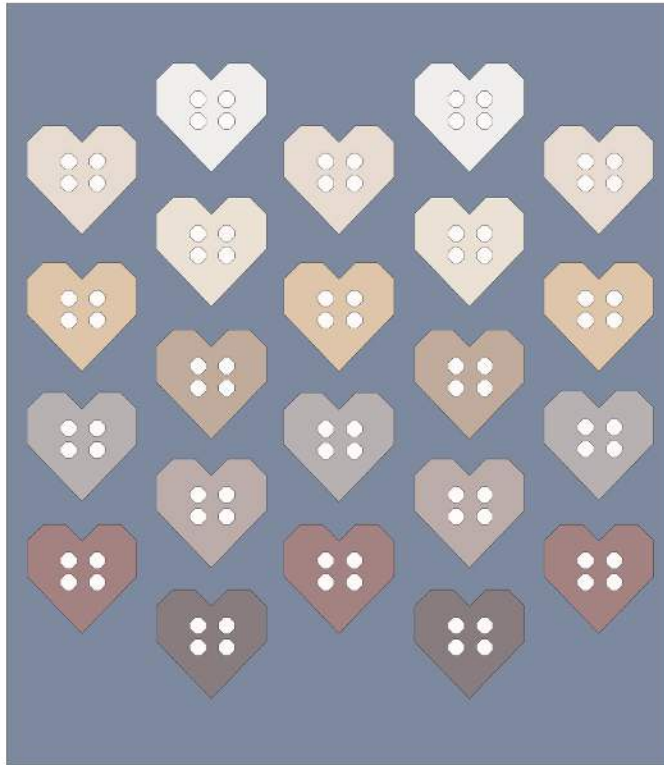

Button Up Baby

Mock-up made using www.quiltink.com

Pop - Dashwood Studio

Pure Solids - AGF Studio

Designer: Coral + Co

Layout: Winter

Size: Throw (62" x 70")

Website: <https://coralandco.shop/products/button-up-baby-quilt-pattern>